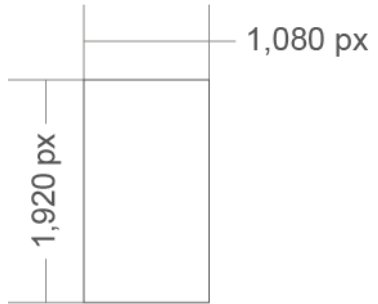

2.2.3 NCC Mitte, Level distributor