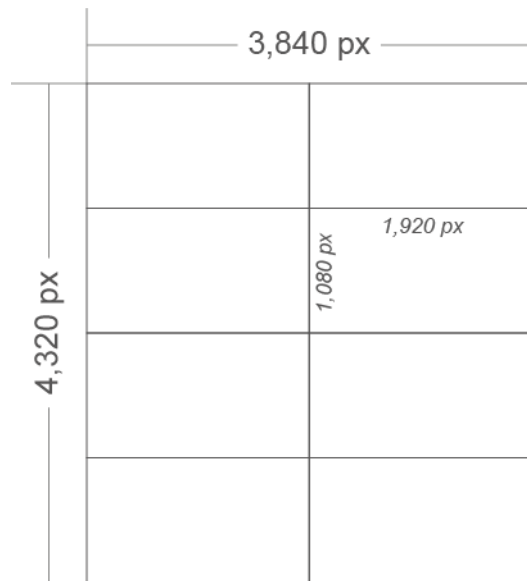

1.2.6 NCC Ost, Box office displays

1.2.7 NCC Ost, Exit displays