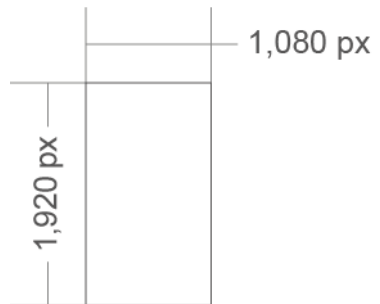

2.2.2 NCC Mitte, Room display