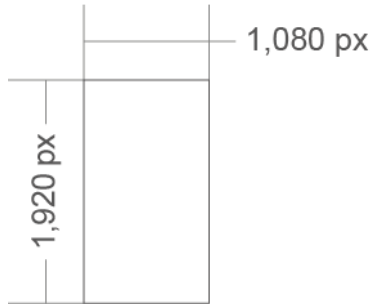

1.2 Display distribution

1.2.1 NCC Ost, Room displays