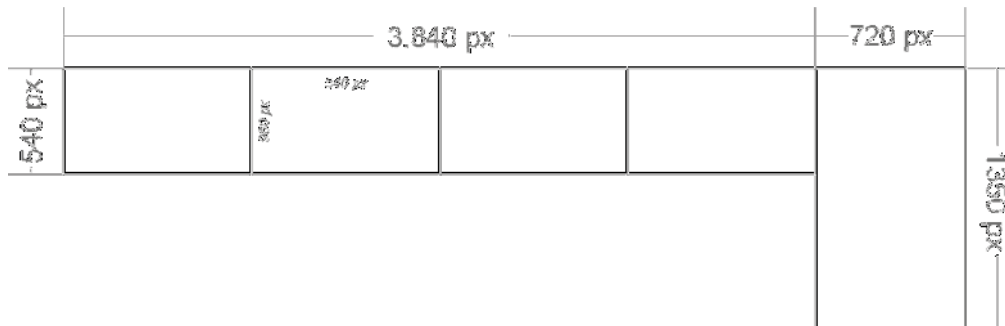

1.NCC Ost

1.1 Technical information

Type	Room display	Level distributor	Foyer display	Hall passage	Main information panel	Box office display	Exit display
Size in metres	0.6 m * 1.0 m	0.6 m * 1.0 m	5.4 m * 1.5 m	10.7 m * 1.5 m	2.0 m * 2.3 m	1.2 m * 0.7 m	6.1 m * 0.58 m
Size in pixels:	1,080 px * 1,920 px	1,080 px * 1,920 px	3,840 px * 1,080 px	7,680 px * 1,080 px	3,840 px * 4,320 px	1,920 px * 1,080 px	5,760 px * 540 px
Video formats:	H.265 Video, MGEG2, AVI						
Image formats:	JPEG, PNG, Tiff, PDF						
Display-brightness:	700 cd/m ²	700 cd/m ²	1.500 cd/m ²	700 cd/m ²	700 cd/m ²	700 cd/m ²	700 cd/m ²
Colour space:	RGB						
3-D output	Not supported						
Tone output	Not supported						
Monitor seams:	N.A.	N.A.	approx. 3 mm	approx. 3 mm	approx. 3 mm	N.A.	approx. 3 mm

1.2.7 NCC Ost, Exit displays

2.NCC Mitte

2.1 Technical information

Type	Big LED-Screen	Room display	Level distributor	Foyer display	Hall passage	Box office display
Size in metres	7.2 m * 4.4 m	0.6 m * 1.0 m	0.6 m * 1.0 m	4.8 m * 1.4 m	4.8 m * 0.7 m	1.2 m * 0.7 m
Size in pixels:	864 px * 528 px	1,080 px * 1,920 px	1,080 px * 1,920 px	3,840 px * 1,080 px	7,680 px * 1,080 px	1,920 px * 1,080 px
Video formats:	H.265 Video, MGEG2, AVI					
Image formats:	JPEG, PNG, Tiff, PDF					
Display-brightness:	6.000 cd/m ²	700 cd/m ²	700 cd/m ²	1400 cd/m ²	700 cd/m ²	700 cd/m ²
Colour space:	RGB					
3-D output	Not supported					
Tone output	Not supported					
Monitor seams:	N.V.	N.A.	N.A.	N.A.	approx. 3 mm	N.A.

2.2.7 NCC Mitte, Box office displays

3. Portable Display

3.1 Technical information

Type	Portable Display
Size in metres	1.93 m * 0.74 m
Size in pixels:	1920 px * 1080 px
Video formats:	H.265 Video, MGEG2, AVI
Image formats:	JPEG, PNG, Tiff, PDF
Display-brightness:	700 cd/m ²
Colour space:	RGB
3-D output	Not supported
Tone output	Not supported
Monitor seams:	N.V.