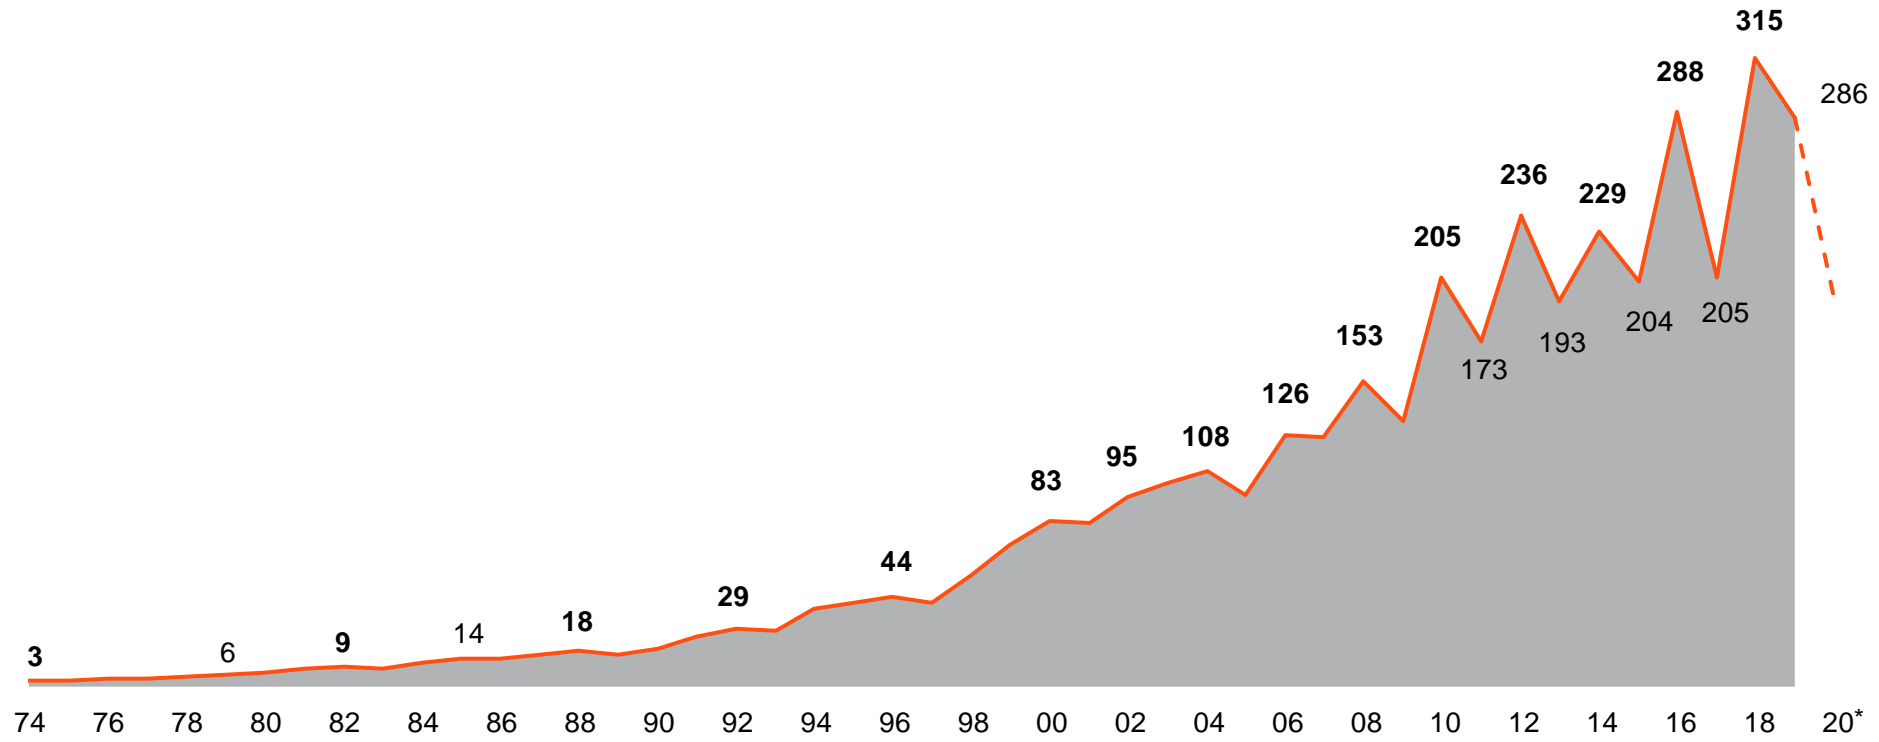

NürnbergMesse Group

1974-2019 sales in million €
and outlook for 2020

* extrapolated