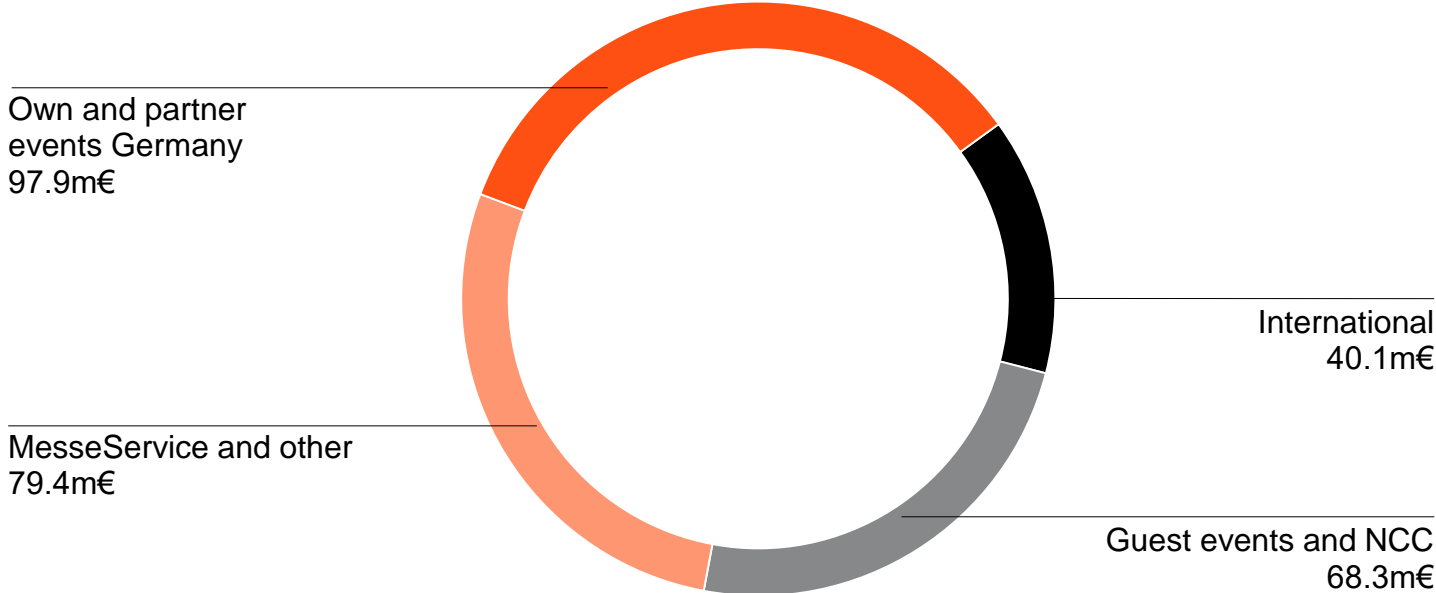

	2017	2018	2019
Sales	205.5	315.1	285.7
Operating profit	-4.2	43.7	8.4
Consolidated profit/loss*	-7.4	28.0	2.3

NürnbergMesse Group

2019 Group sales breakdown

35,439
Exhibitors

1,393,628
Visitors

1,102,890
Net space (m²)