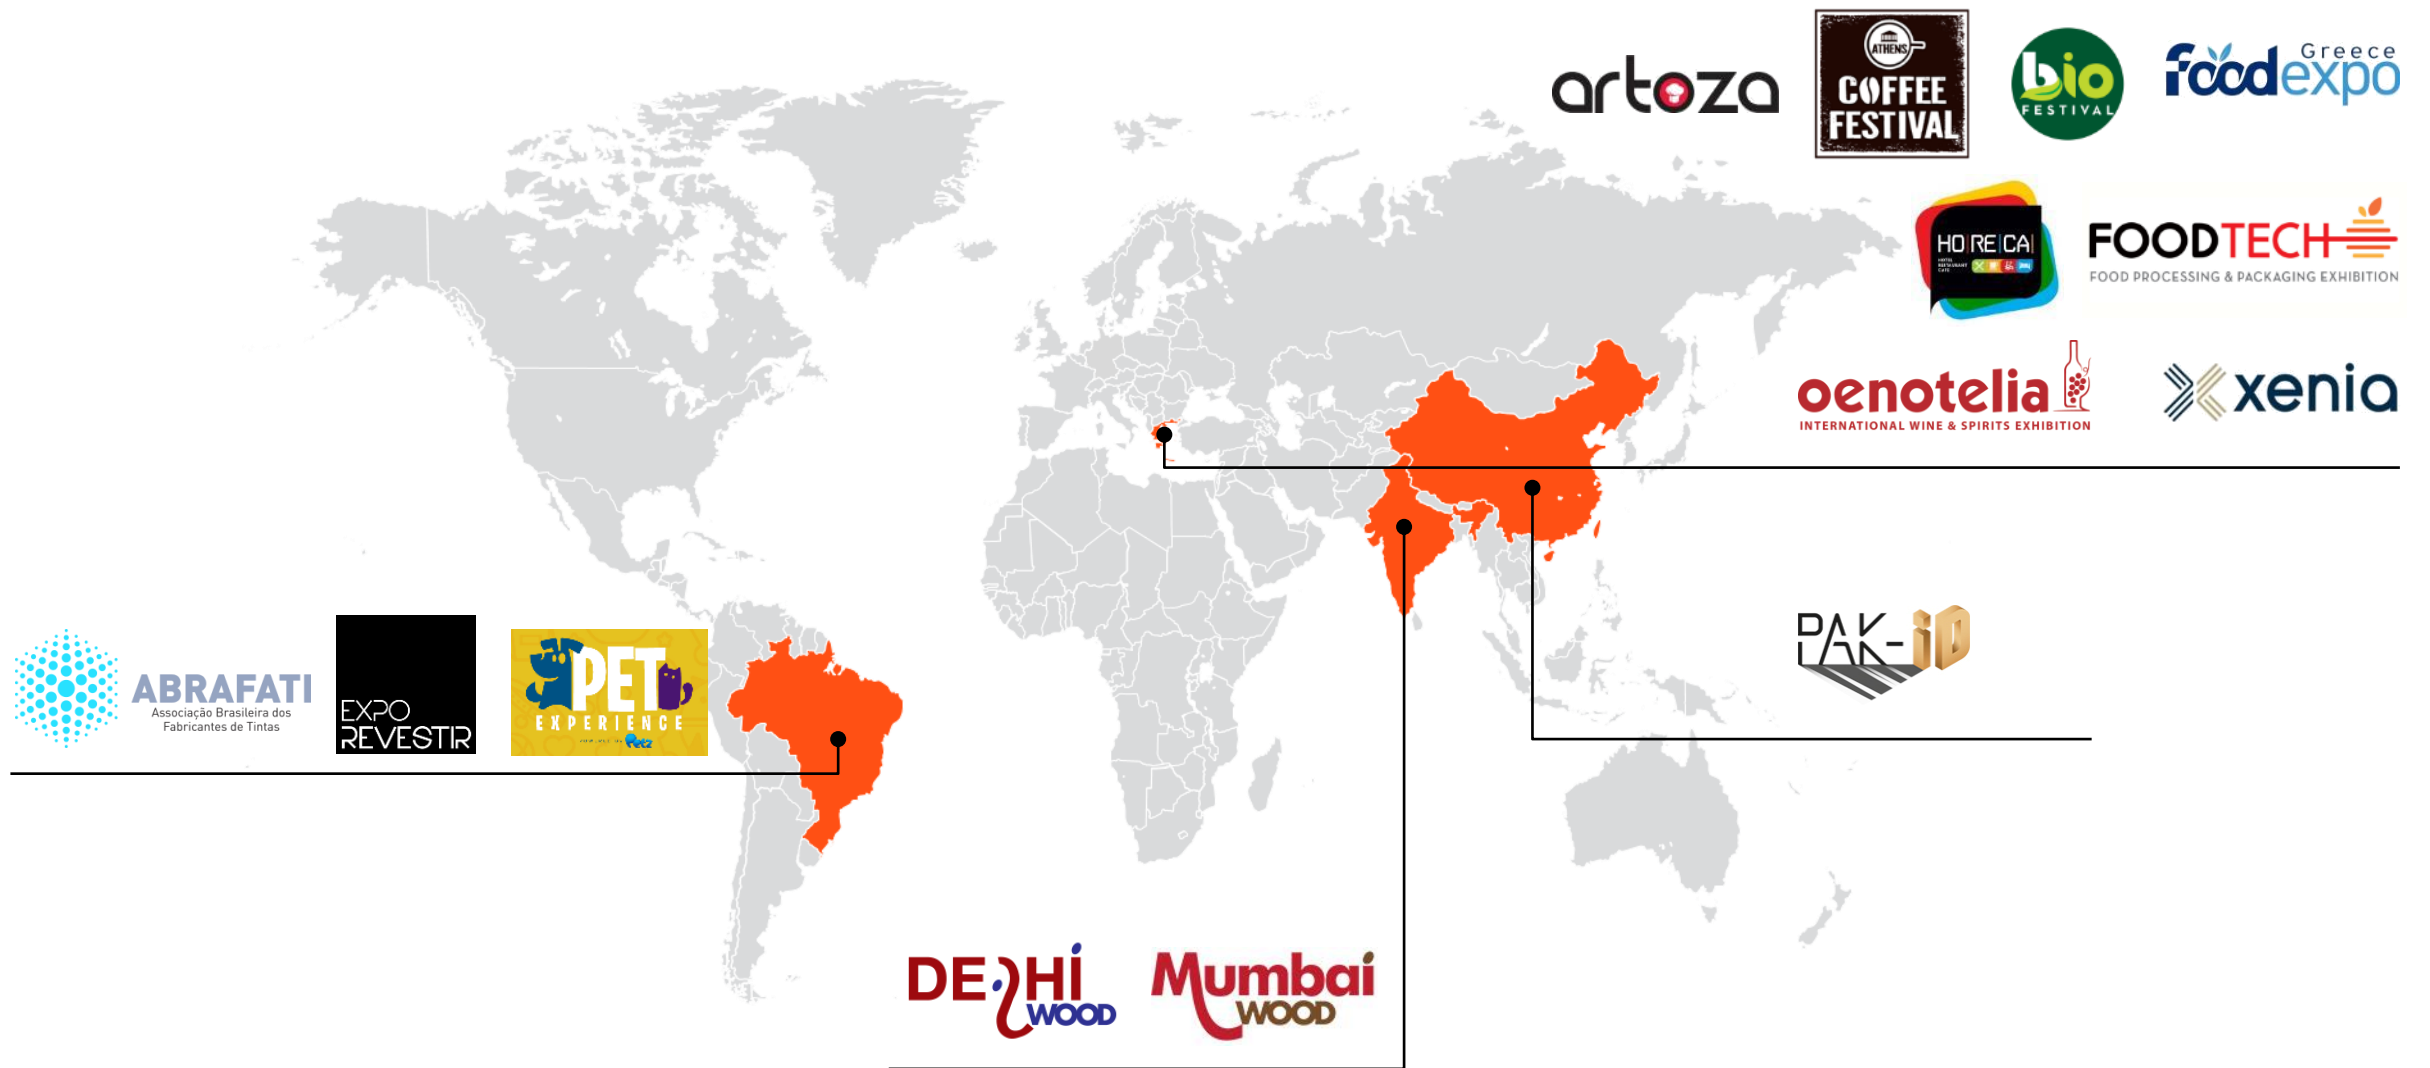

NürnbergMesse Group

New events beyond Germany in 2019