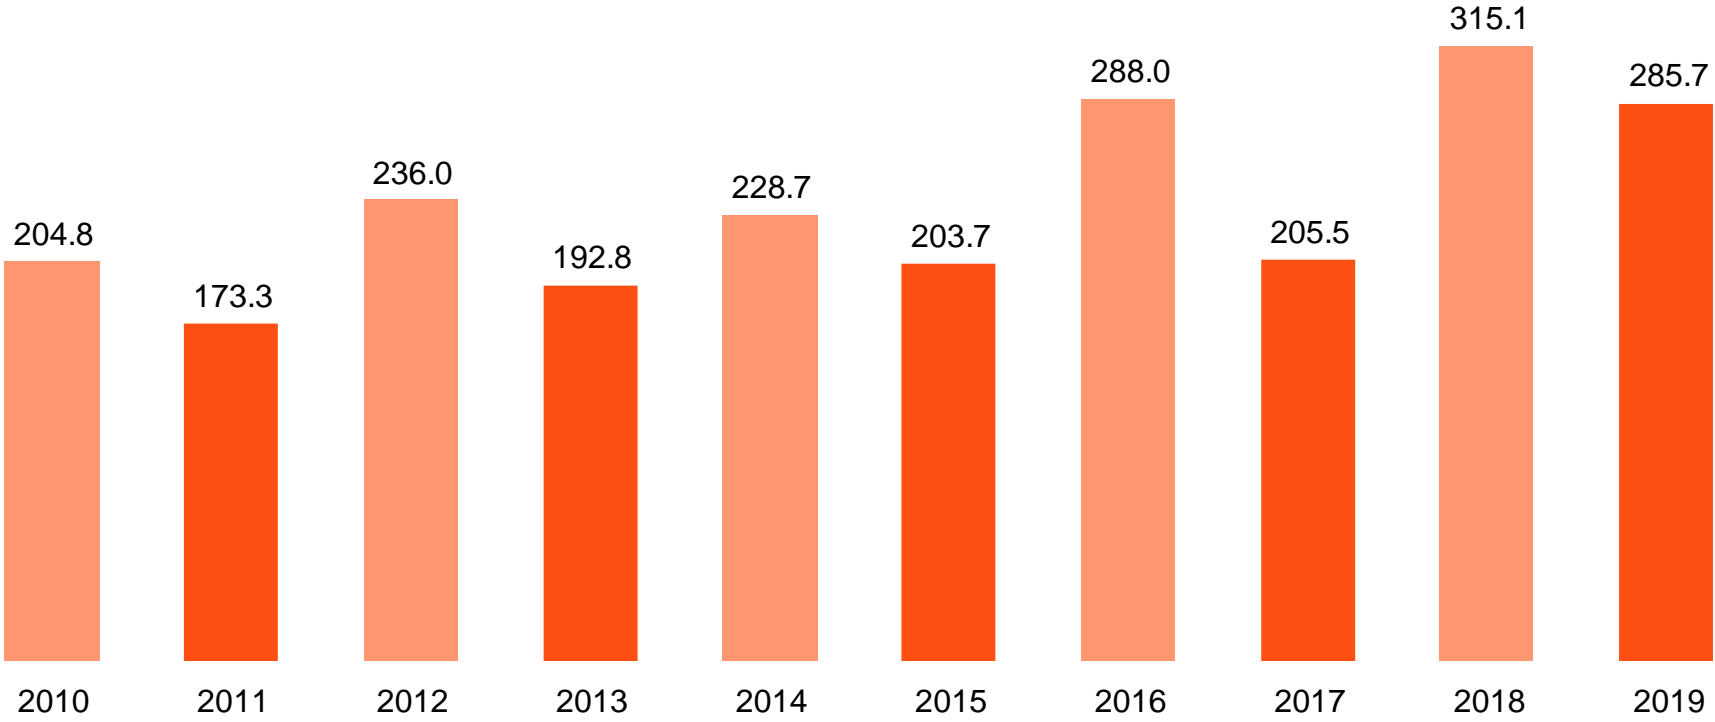

PRESS CONFERENCE

7 July 2020, NCC Mitte, Hall Brüssel

The 2019 Year

NürnbergMesse Group

2010-2019 sales
in million €

NürnbergMesse Group

Sales, Operating profit, Consolidated profit/loss*
in million €

NÜRNBERG MESSE

	2017	2018	2019
Sales	205.5	315.1	285.7
Operating profit	-4.2	43.7	8.4
Consolidated profit/loss*	-7.4	28.0	2.3

NürnbergMesse Group

2019 Group sales breakdown

35,439
Exhibitors

1,393,628
Visitors

1,102,890
Net space (m²)